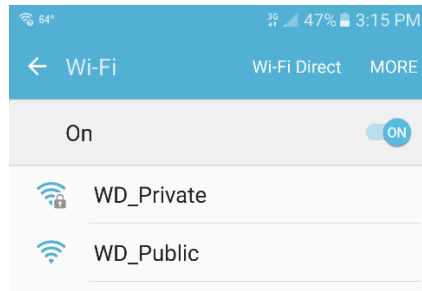

Connect to the WD_Private wireless

Enter in your district username & password
Click Connect

If you get the below message, browse to <http://www.wdbqschools.org/Android.aspx> on your device, and follow the onscreen instructions to install the internet certificate