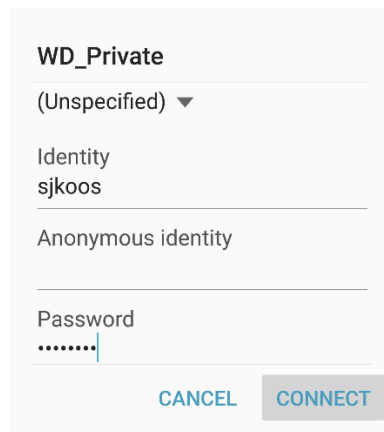

Connect to the WD_Private wireless

Enter in your district username & password
Click Connect

If you get the below message, browse to <http://www.wdbqschools.org/Android.aspx> on your device, and follow the onscreen instructions to install the internet certificate